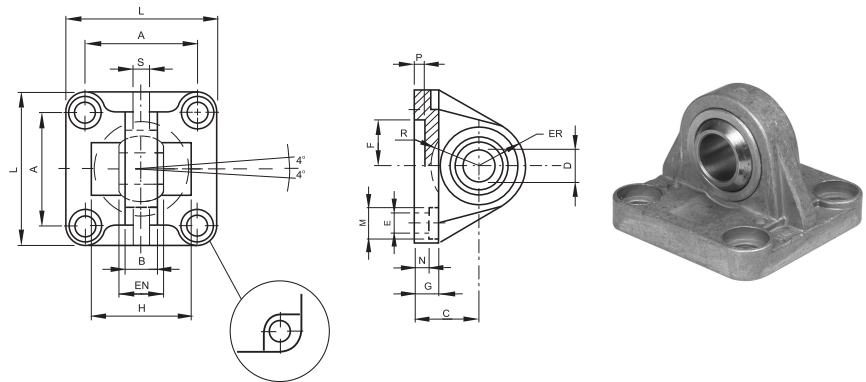

Male Hinge Mounting For Articulated Head, With mounting bolts

Material: Die cast aluminum
Dimensions: In millimeters

Type	Art. No.	Piston Ø (mm)	A ±0.2	B max.	C JS14	D H7	E H13	EN 0 1	ER max.	F H11	G	H ±0.5	L	M H13	N ±0.5	P	R ±0.5	S	Weight (g)
MHAS-32	54405	32	32.5	10.5	22	10	6.6	14	16	30	9	-	45	11	5.5	5	-	4	62
MHAS-40	54411	40	38	12	25	12	6.6	16	19	35	9	-	52	11	5.5	5	-	6	100
MHAS-50	54417	50	46.5	15	27	16	9	21	21	40	11	51	65	15	6.5	5	18	8	180
MHAS-63	54423	63	56.5	15	32	16	9	21	24	45	11	-	75	15	6.5	5	-	8	244
MHAS-80	54429	80	72	18	36	20	11	25	28.5	45	14	72	95	18	10	5	24	10	476
MHAS-100	54435	100	89	18	41	20	11	25	30	55	14	-	115	18	10	5	-	10	646
MHAS-125	54441	125	110	25	50	30	13.5	37	40	60	20	-	140	20	10	7	-	13	1,410