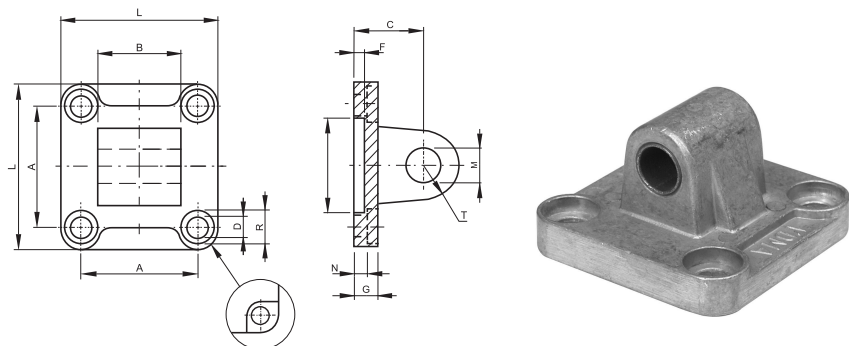

Male Hinge Mounting, With mounting bolts

Material: Die cast aluminum
Dimensions: In millimeters

Type	Art. No.	Piston Ø (mm)	A ±0.2	B	C ±0.2	D H13	F	G	L	M H9	N ±0.5	R H13	S H11	T max.	Weight (g)
MHS-32	54404	32	32.5	26	22	6.6	5	9	45	10	5.5	11	30	10	54
MHS-40	54410	40	38	28	25	6.6	5	9	52	12	5.5	11	35	12	76
MHS-50	54416	50	46.5	32	27	9	5	11	65	12	6.5	15	40	12	124
MHS-63	54422	63	56.5	40	32	9	5	11	75	16	6.5	15	45	16	212
MHS-80	54428	80	72	50	36	11	5	14	95	16	10	18	45	16	420
MHS-100	54434	100	89	60	41	11	5	14	115	20	10	18	55	20	666
MHS-125	54440	125	110	70	50	14	7	20	140	25	10	20	60	25	1,264
MHS-160	54446	160	140	90	55	18	7	20	180	30	10	26	65	25	1,846
MHS-200	54451	200	175	90	60	18	7	25	220	30	11	26	75	25	2,950