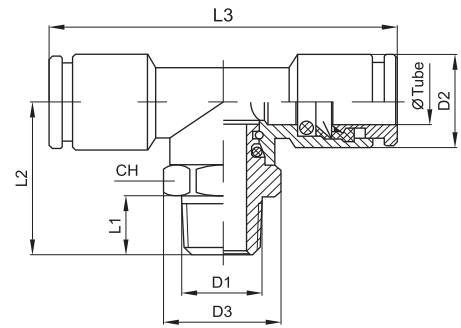

**Male Thread Branch Tee,**  
Taper thread

| Type       | Art. No. | Connection (D1) | Tube OD (mm) | Dimensions (mm) |      |      |      |    |    |
|------------|----------|-----------------|--------------|-----------------|------|------|------|----|----|
|            |          |                 |              | D2              | D3   | L1   | L2   | L3 | CH |
| BBT-1/8-4  | 98125    | 1/8"            | 4            | 9               | 14.5 | 7.5  | 20   | 38 | 13 |
| BBT-1/8-6  | 98146    | 1/8"            | 6            | 12              | 14.5 | 7.5  | 20   | 43 | 13 |
| BBT-1/4-6  | 98198    | 1/4"            | 6            | 12              | 15.5 | 1.1  | 24   | 43 | 14 |
| BBT-1/8-8  | 98170    | 1/8"            | 8            | 14              | 14.5 | 7.5  | 20   | 44 | 13 |
| BBT-1/4-8  | 981122   | 1/4"            | 8            | 14              | 15.5 | 1.1  | 24   | 44 | 14 |
| BBT-3/8-8  | 981168   | 3/8"            | 8            | 14              | 20   | 11.5 | 27   | 46 | 18 |
| BBT-1/4-10 | 981146   | 1/4"            | 10           | 16              | 20   | 1.1  | 26.5 | 50 | 18 |
| BBT-3/8-10 | 981186   | 3/8"            | 10           | 16              | 20   | 11.5 | 27   | 50 | 18 |
| BBT-3/8-12 | 981203   | 3/8"            | 12           | 18              | 22.5 | 11.5 | 30.5 | 56 | 20 |
| BBT-1/2-12 | 981224   | 1/2"            | 12           | 18              | 24.5 | 14   | 33.5 | 56 | 22 |