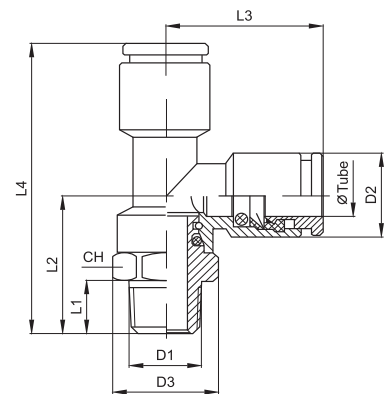

Male Thread Run Tee,
Taper thread

Type	Art. No.	Connection (D1)	Tube OD (mm)	Dimensions (mm)						
				D2	D3	L1	L2	L3	L4	CH
BRT-1/8-4	98128	1/8"	4	9	14.5	7.5	19.5	19	39	13
BRT-1/8-6	98150	1/8"	6	12	14.5	7.5	20	21.5	41.5	13
BRT-1/4-6	981102	1/4"	6	12	15.5	11	24	21.5	45.5	14
BRT-1/8-8	98174	1/8"	8	14	14.5	7.5	20	22	42	13
BRT-1/4-8	981126	1/4"	8	14	15.5	11	24	22	46	14
BRT-1/4-10	981150	1/4"	10	16	20	11	26.5	25	51.5	18
BRT-3/8-10	981190	3/8"	10	16	20	11.5	27	25	52	18
BRT-3/8-12	981206	3/8"	12	18	22.5	11.5	30.5	28	58.5	20
BRT-1/2-12	981227	1/2"	12	18	24.5	14	33.5	28	61.5	22