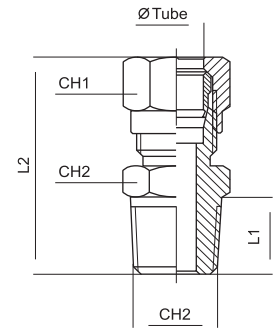

Male Connector,
Taper thread

Type	Art. No.	Connection (D1)	Tube OD (mm)	Weight (g)	Dimensions (mm)			
					L1	L2	CH1	CH2
FMS-M5-4	98104	M5	4	9	5	26	10	9
FMS-1/8-4	98116	1/8"	4	12	8	28	10	10
FMS-1/8-6	98135	1/8"	6	15	8	28	12	11
FMS-1/4-6	98187	1/4"	6	26	12	33	12	14
FMS-1/8-8	98159	1/8"	8	19	8	30	14	12
FMS-1/4-8	981111	1/4"	8	24	12	34	14	14
FMS-3/8-8	981162	3/8"	8	40	12	35	14	17
FMS-1/4-10	981135	1/4"	10	46	12	39	19	17
FMS-3/8-10	981176	3/8"	10	56	12	39	19	17
FMS-3/8-12	981197	3/8"	12	60	12	40	22	19
FMS-1/2-12	981220	1/2"	12	83	14	43	22	22

Female Connector,
Taper thread

Type	Art. No.	Connection (D1)	Tube OD (mm)	Weight (g)	Dimensions (mm)			
					L1	L2	CH1	CH2
FFS-1/8-4	98118	1/8"	4	18	10	29	10	14
FFS-1/8-6	98138	1/8"	6	22	10	29	12	14
FFS-1/4-6	98190	1/4"	6	34	12	31	12	19
FFS-1/8-8	98162	1/8"	8	24	10	30	14	14
FFS-1/4-8	981114	1/4"	8	38	12	32	14	19
FFS-1/4-10	981138	1/4"	10	56	12	36	19	19
FFS-3/8-10	981179	3/8"	10	66	12	38	19	22