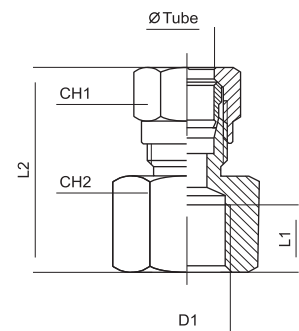

Male Connector,
Taper thread

Type	Art. No.	Connection (D1)	Tube OD (mm)	Weight (g)	Dimensions (mm)			
					L1	L2	CH1	CH2
FMS-M5-4	98104	M5	4	9	5	26	10	9
FMS-1/8-4	98116	1/8"	4	12	8	28	10	10
FMS-1/8-6	98135	1/8"	6	15	8	28	12	11
FMS-1/4-6	98187	1/4"	6	26	12	33	12	14
FMS-1/8-8	98159	1/8"	8	19	8	30	14	12
FMS-1/4-8	981111	1/4"	8	24	12	34	14	14
FMS-3/8-8	981162	3/8"	8	40	12	35	14	17
FMS-1/4-10	981135	1/4"	10	46	12	39	19	17
FMS-3/8-10	981176	3/8"	10	56	12	39	19	17
FMS-3/8-12	981197	3/8"	12	60	12	40	22	19
FMS-1/2-12	981220	1/2"	12	83	14	43	22	22

Female Connector,
Taper thread

Type	Art. No.	Connection (D1)	Tube OD (mm)	Weight (g)	Dimensions (mm)			
					L1	L2	CH1	CH2
FFS-1/8-4	98118	1/8"	4	18	10	29	10	14
FFS-1/8-6	98138	1/8"	6	22	10	29	12	14
FFS-1/4-6	98190	1/4"	6	34	12	31	12	19
FFS-1/8-8	98162	1/8"	8	24	10	30	14	14
FFS-1/4-8	981114	1/4"	8	38	12	32	14	19
FFS-1/4-10	981138	1/4"	10	56	12	36	19	19
FFS-3/8-10	981179	3/8"	10	66	12	38	19	22