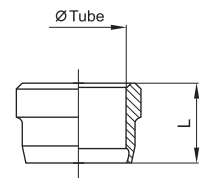

Ferrule

Type	Art. No.	Tube OD (mm)	Weight (g)	Dimensions (mm)
				L
FF-4	981321	4	0.5	6.5
FF-6	981324	6	2	7.5
FF-8	981327	8	2	7.5
FF-10	981330	10	2	9.5
FF-12	981333	12	3	9.5